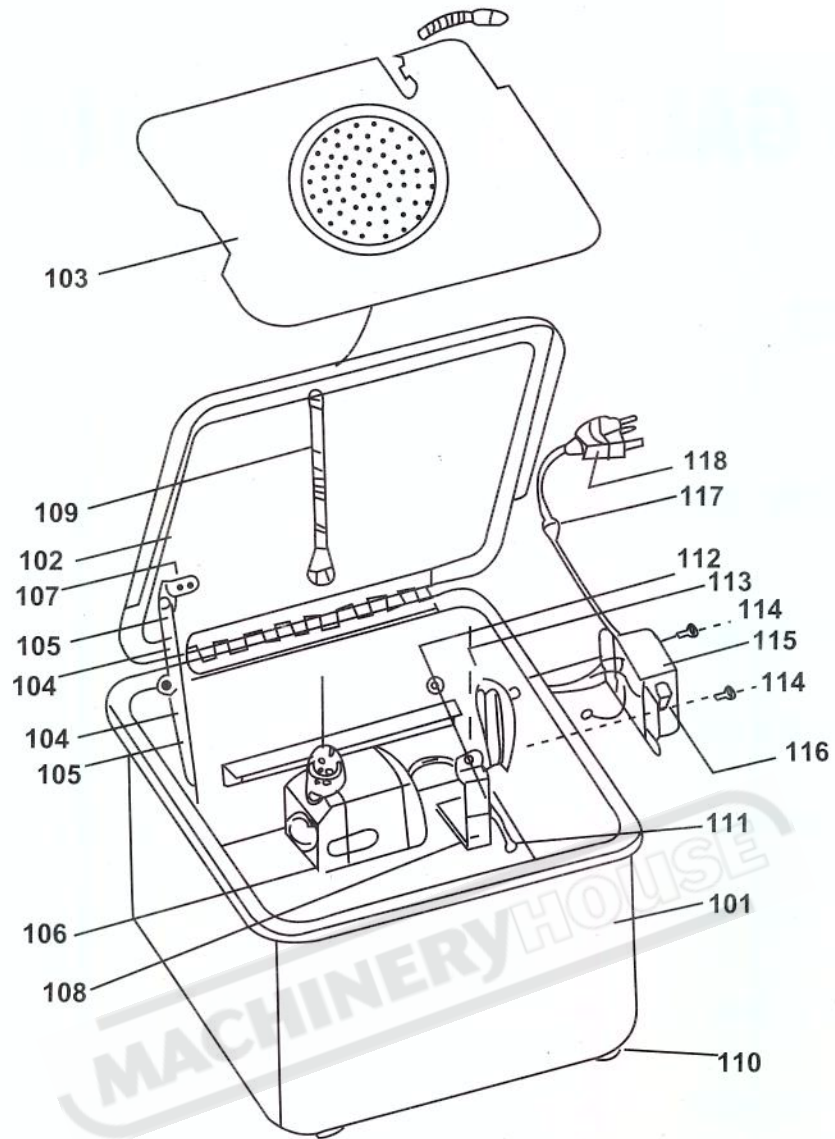

INSTRUCTION MANUAL

APW-22

Auto Parts Washer - Bench Model (240V) 22 Litre Tank

A370

HAFCO PARTS WASHER

MODELS 140 Litre
A374

76 Litre
A368

12 Litre
A370

DO NOT OVERFILL

MAXIMUM LIQUID LEVEL IS THE TRAY

ITEM	QTY	DESCRIPTION	ITEM	QTY	DESCRIPTION
101	1	TANK	110	4	PLASTIC PLATE
102	1	LID	111	1	M5x30 SCREW
103	1	HEAVYDUTY REMOVABLE WORK SHELF	112	1	M5 NUT
104	2	FUSIBLE LINKED LID ARM	113	1	COVER
105	2	SAFETY PLATE	114	3	M4x12 SCREW
106	1	PUMP	115	1	HANDLE
107	5	RIVET	116	1	LIGHT SWITCH
108	1	PUMP HOLDER	117	1	STRAIN RELIEF
109	1	FLEXIBLE METAL SPIGOT	118	1	POWER CORD